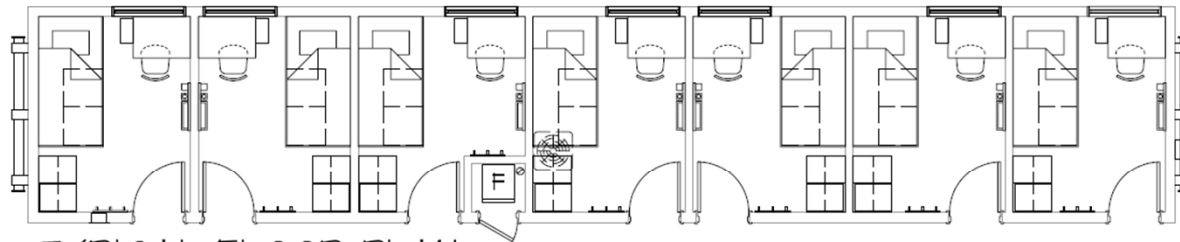

MODULAR GENIUS, INC.
888-420-1113
www.modulargenius.com

SMART BUILDING SPACE PLANNER

DRAWING NUMBER:
ManCamp Complex (49)

SQUARE FOOTAGE:
6,400 sq. ft.

BUILDING SIZE:
26'-8" x 240'-0"

BUILDING USE:
Living/Sleeping Qtrs

FLOOR PLAN - 49 MAN COMPLEX

TYPICAL FLOOR PLAN

WASHCAR

49 Man Complex Floor Plan (Man Camp)