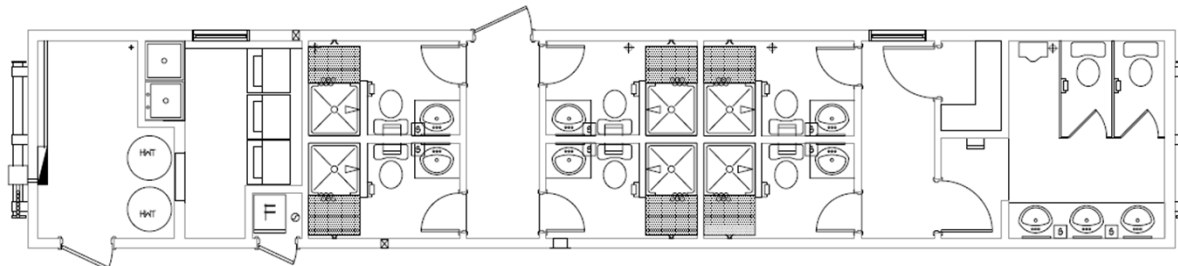

MODULAR GENIUS, INC.
888-420-1113
www.modulargenius.com

SMART BUILDING SPACE PLANNER

DRAWING NUMBER:
ManCamp Complex (49)

SQUARE FOOTAGE:
6,400 sq. ft.

BUILDING SIZE:
26'-8" x 240'-0"

BUILDING USE:
Living/Sleeping Qtrs

FLOOR PLAN - 49 MAN COMPLEX

TYPICAL FLOOR PLAN

WASHCAR

49 Man Complex Floor Plan (Man Camp)