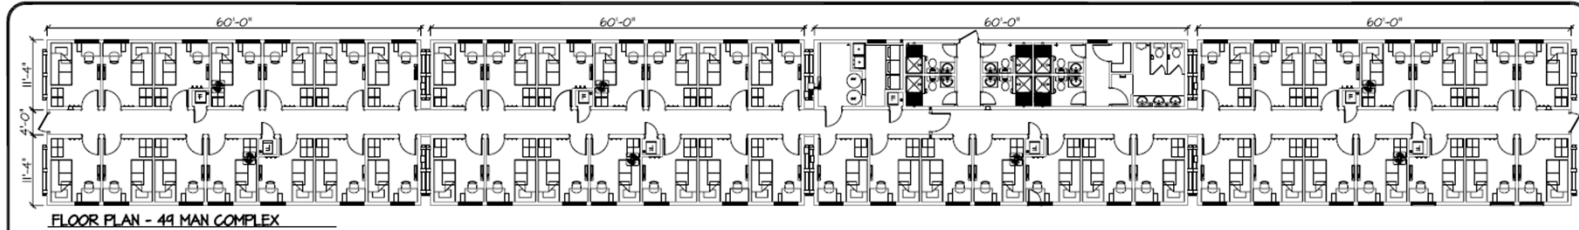

MODULAR GENIUS, INC.
888-420-1113
www.modulargenius.com

SMART BUILDING SPACE PLANNER

DRAWING NUMBER:
ManCamp Complex (49)

SQUARE FOOTAGE:
6,400 sq. ft.

BUILDING SIZE:
26'-8" x 240'-0"

BUILDING USE:
Living/Sleeping Qtrs

FLOOR PLAN - 49 MAN COMPLEX

TYPICAL FLOOR PLAN

WASHCAR

49 Man Complex Floor Plan (Man Camp)