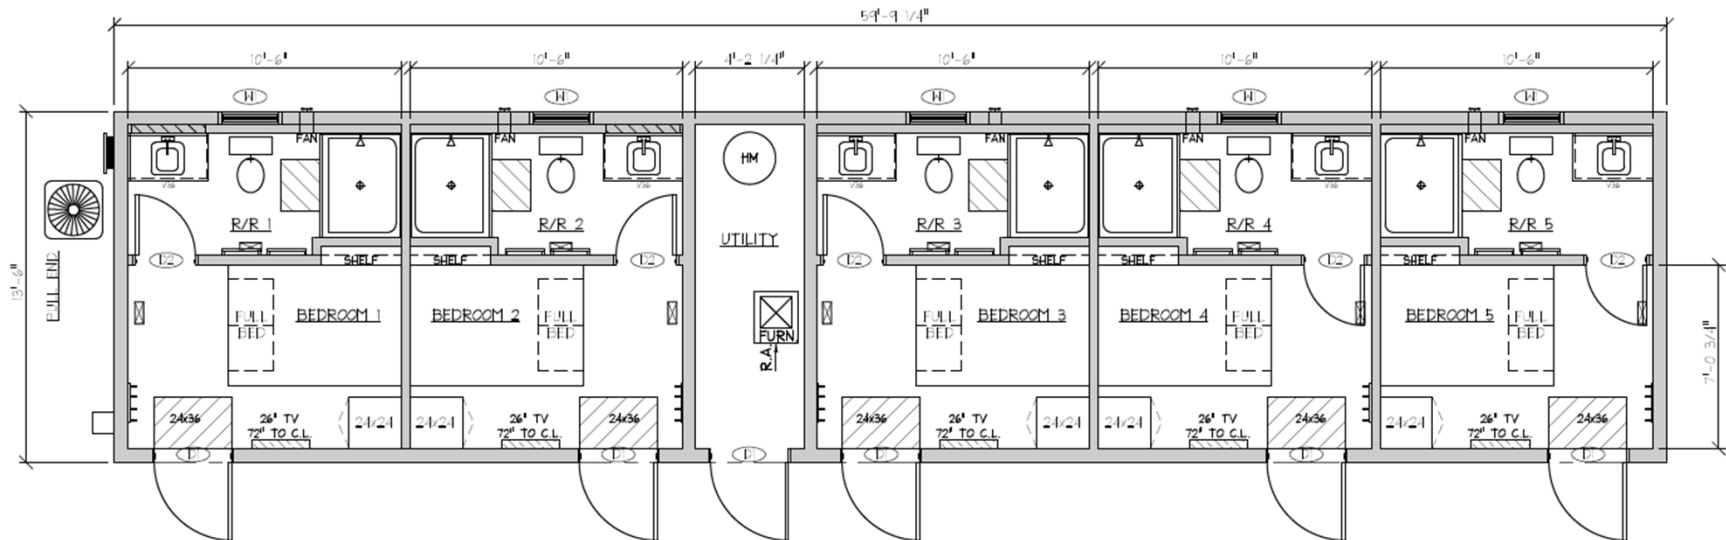

MODULAR GENIUS, INC.
888-420-1113
www.modulargenius.com

SMART BUILDING SPACE PLANNER	
DRAWING NUMBER: 5 Room ManCamp	SQUARE FOOTAGE: 840 Sq. Ft.
BUILDING SIZE: 14'-0" x 60'-0"	BUILDING USE: Living/Sleeping Qtrs

DOOR SCHEDULE		
DOOR	DESCRIPTION	ROUGH OPENING
(E)	36X80 EXTERIOR DOOR	36-1/2" x 80-1/2"
(I2)	30X77 INTERIOR DOOR	30-1/4" x 79"

WINDOW SCHEDULE		
WINDOW	DESCRIPTION	ROUGH OPENING
(H)	30" x 30" VERTICAL SLIDER WITH OBSCURE GLASS	30-1/2" x 29-1/2"

Layout 1 (5 Room ManCamp)

MODULAR GENIUS, INC.

888-420-1113

www.modulargenius.com

SMART BUILDING SPACE PLANNER

DRAWING NUMBER:
5 Room ManCamp

SQUARE FOOTAGE:
840 Sq. Ft.

BUILDING SIZE:
14'-0" x 60'-0"

BUILDING USE:
Living/Sleeping Qtrs

ELEVATION

ELEVATION

ELEVATION

ELEVATION

Layout 1 (5 Room ManCamp)

Layout # 1 (5 Room ManCamp) Specifications

October 5, 2011