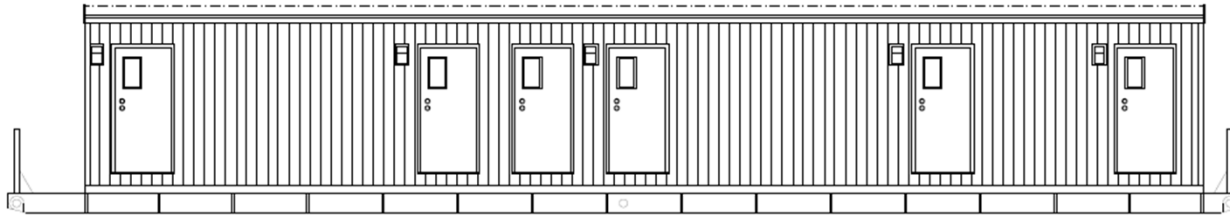

DOOR SCHEDULE		
DOOR	DESCRIPTION	ROUGH OPENING
(E)	36X80 EXTERIOR DOOR	36-1/2" x 80-1/2"
(I2)	30X77 INTERIOR DOOR	30-1/4" x 79"

WINDOW SCHEDULE		
WINDOW	DESCRIPTION	ROUGH OPENING
(H)	30" x 30" VERTICAL SLIDER WITH OBSCURE GLASS	30-1/2" x 29-1/2"

Layout 1 (5 Room ManCamp)

MODULAR GENIUS, INC.

888-420-1113

www.modulargenius.com

SMART BUILDING SPACE PLANNER

DRAWING NUMBER:
5 Room ManCamp

SQUARE FOOTAGE:
840 Sq. Ft.

BUILDING SIZE:
14'-0" x 60'-0"

BUILDING USE:
Living/Sleeping Qtrs

ELEVATION

ELEVATION

ELEVATION

ELEVATION

Layout 1 (5 Room ManCamp)

Layout # 1 (5 Room ManCamp) Specifications

October 5, 2011