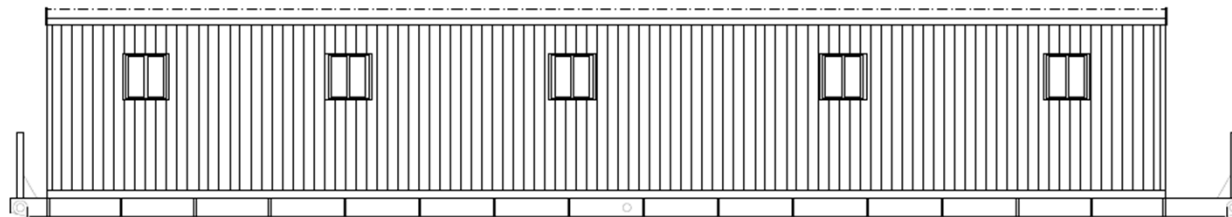

DOOR SCHEDULE		
DOOR	DESCRIPTION	ROUGH OPENING
(E)	36X80 EXTERIOR DOOR	36-1/2" x 80-1/2"
(I2)	30X77 INTERIOR DOOR	30-1/4" x 79"

WINDOW SCHEDULE		
WINDOW	DESCRIPTION	ROUGH OPENING
(H)	30" x 30" VERTICAL SLIDER WITH OBSCURE GLASS	30-1/2" x 29-1/2"

Layout 1 (5 Room ManCamp)

MODULAR GENIUS, INC.

888-420-1113

www.modulargenius.com

SMART BUILDING SPACE PLANNER

DRAWING NUMBER:
5 Room ManCamp

SQUARE FOOTAGE:
840 Sq. Ft.

BUILDING SIZE:
14'-0" x 60'-0"

BUILDING USE:
Living/Sleeping Qtrs

ELEVATION

ELEVATION

ELEVATION

ELEVATION

Layout 1 (5 Room ManCamp)

Layout # 1 (5 Room ManCamp) Specifications

October 5, 2011