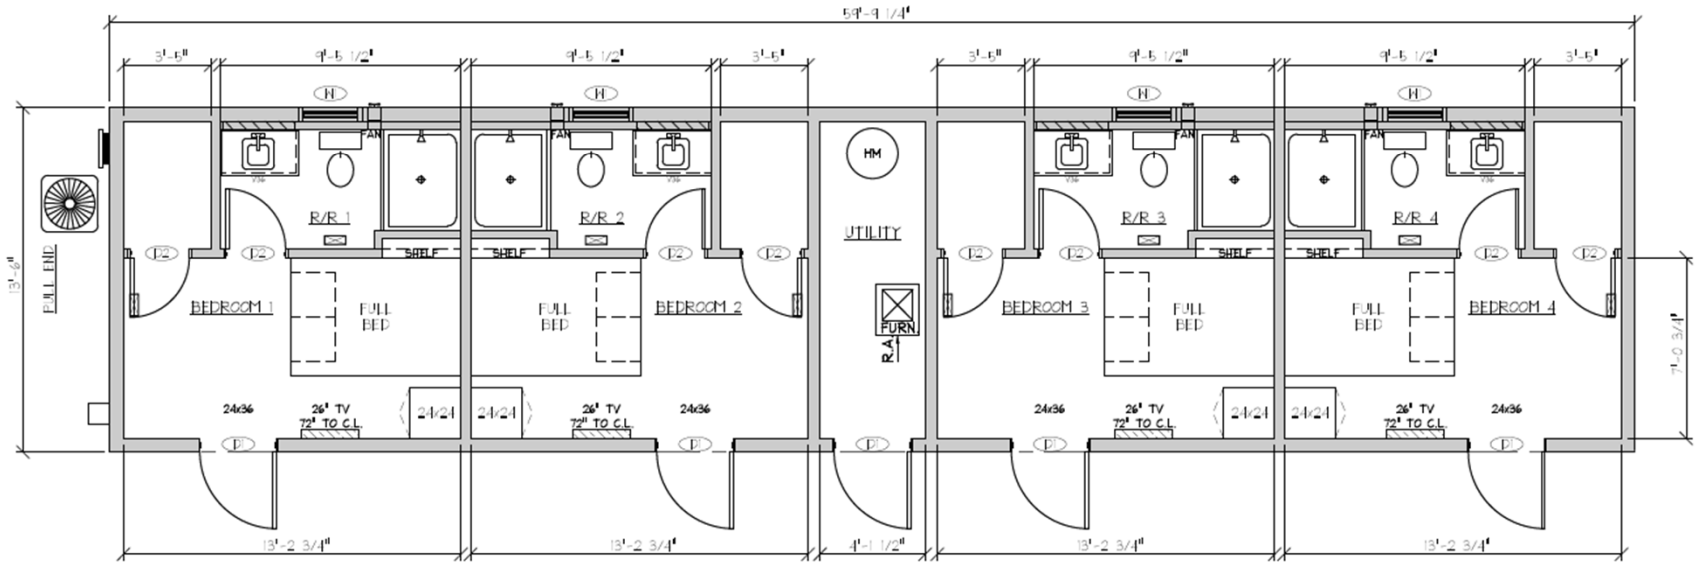

MODULAR GENIUS, INC.
888-420-1113
www.modulargenius.com

SMART BUILDING SPACE PLANNER	
DRAWING NUMBER: 4 Room ManCamp	SQUARE FOOTAGE: 840 Sq. Ft.
BUILDING SIZE: 14'-0" x 60'-0"	BUILDING USE: Living/Sleeping Qtrs

DOOR SCHEDULE		
DOOR	DESCRIPTION	ROUGH OPENING
(E)	36x80 EXTERIOR DOOR	36-1/2" x 80-1/2"
(I2)	30x77 INTERIOR DOOR	30-1/4" x 79"

WINDOW SCHEDULE		
WINDOW	DESCRIPTION	ROUGH OPENING
(H)	30" x 30" VERTICAL SLIDER WITH OBSCURE GLASS	30-1/2" x 29-1/2"