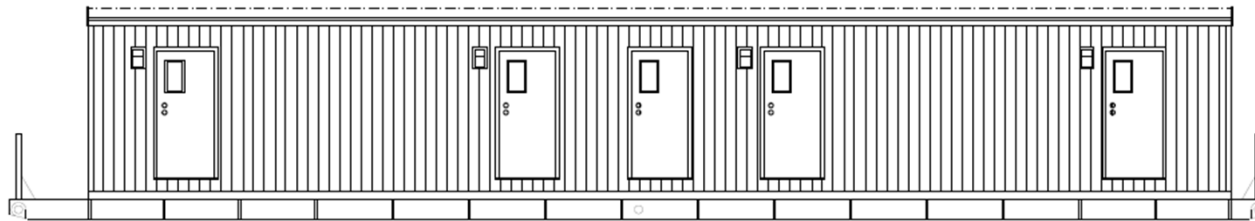

DOOR SCHEDULE		
DOOR	DESCRIPTION	ROUGH OPENING
(E)	36x80 EXTERIOR DOOR	36-1/2" x 80-1/2"
(I2)	30x77 INTERIOR DOOR	30-1/4" x 79"

WINDOW SCHEDULE		
WINDOW	DESCRIPTION	ROUGH OPENING
(H)	30" x 30" VERTICAL SLIDER WITH OBSCURE GLASS	30-1/2" x 29-1/2"

Layout 2 (4 Room ManCamp)

MODULAR GENIUS, INC.

888-420-1113

www.modulargenius.com

SMART BUILDING SPACE PLANNER

DRAWING NUMBER:

4 Room ManCamp

SQUARE FOOTAGE:

840 Sq. Ft.

BUILDING SIZE:

14'-0" x 60'-0"

BUILDING USE:

Living/Sleeping Qtrs

ELEVATION

ELEVATION

ELEVATION