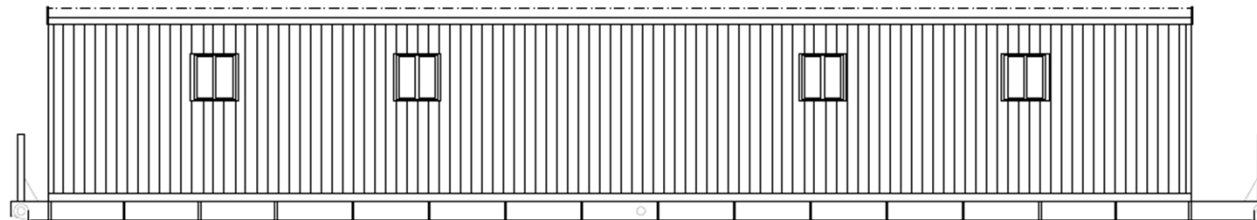

DOOR SCHEDULE		
DOOR	DESCRIPTION	ROUGH OPENING
(E)	36x80 EXTERIOR DOOR	36-1/2" x 80-1/2"
(I2)	30x77 INTERIOR DOOR	30-1/4" x 79"

WINDOW SCHEDULE		
WINDOW	DESCRIPTION	ROUGH OPENING
(H)	30" x 30" VERTICAL SLIDER WITH OBSCURE GLASS	30-1/2" x 29-1/2"

840 Sq. Ft.

BUILDING SIZE:

14'-0" x 60'-0"

BUILDING USE:

Living/Sleeping Qtrs

ELEVATION

ELEVATION

ELEVATION

ELEVATION

Layout 2 (4 Room ManCamp)

Layout # 2 (4 Room ManCamp) Specifications

October 5, 2011

Layout # 2 (4 Room Man Camp)
14X60 4 Bedroom Quarters

Quantity	U/M	Description
FRAME		
1	ea	14x66 Outrigger Skid Frame 12"MIB - 8" Cross (14x60) Box
1		Cable Holder
1		Steel Ladder
1		Cable / Landyard
1		Condensor Cover
5	sets	Fold Down Steps
FLOOR		
27	pcs	7/16" OSB 4x8 Under side - painted
1	pcs	176" x 61' 30 gauge galv Bottom Bd
46	pcs	2x12-14 #2 SPF Floor Joist 16"oc Cut to 156"
20	pcs	2x12-12 #2 SPF Rim Rail
4	pcs	2x12-14 #2 SPF Rim Rail
40	pcs	Hold down Plates with 2 bolts, nuts and washers (joist hold down)
690	sf	R38 Unfaced Insulation 15"
150	sf	6" Thermax under floor duct
27	pcs	5/8" 4x8 T & G plywood U/L Screwed and Glued
27	pcs	5/8" 4x8 PTS Plywood
2	pcs	Close off tape
4	ea	8" Raised Floor to RR with vent
12	ea	Qt. tubes Const. Adhesive
296	sf	12" x 12" VCT including glue
516	sf	Commercial Carpet including glue
4	ea	18x24 Floor pans by showers
5	ea	24x36 Floor pans at door entray
86	ea.	Hold down bolts/washer/nuts (rim rail to frame)
104	ea	lags (one per stud openng)
416	ea	Screws (four per stud opening)
650	lf	Foam Seal