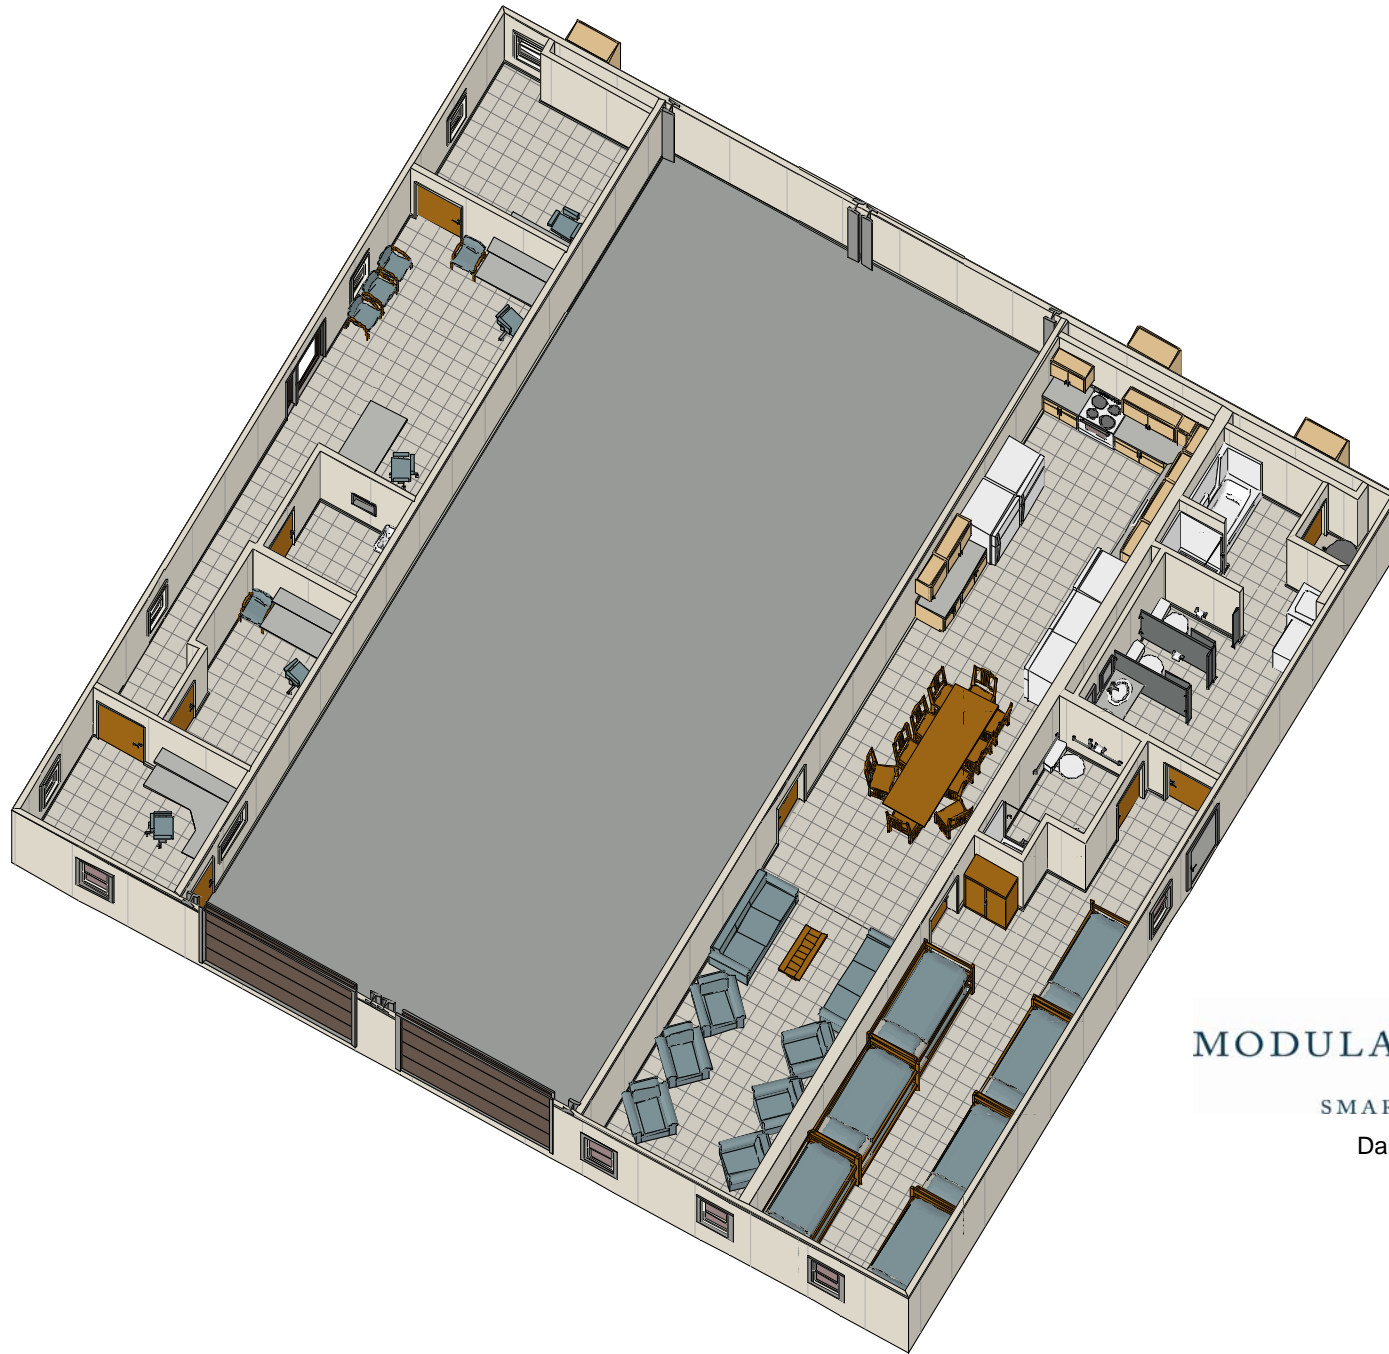

MODULAR GENIUS

SMART BUILDING

Damon Pross

March 22, 2010