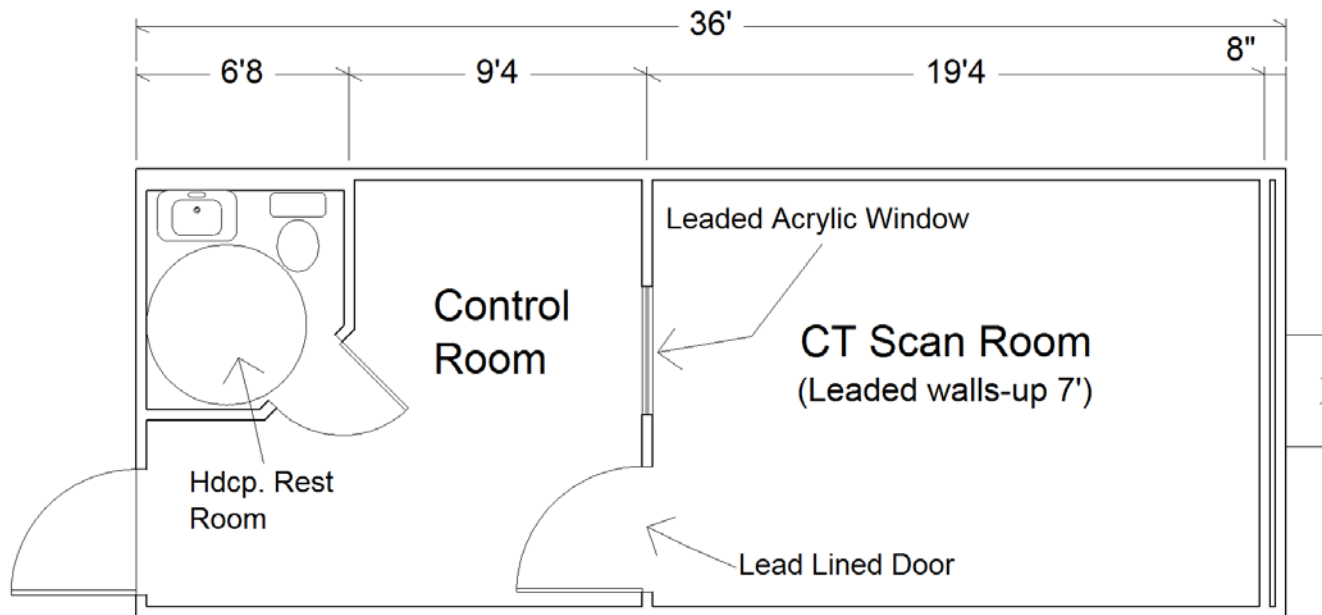

MODULAR GENIUS

SMART BUILDING

**14'x 36' CT Building with Handicap Equipped Restroom
(Siemens Multi-Slice CT System)**

Located in Minnesota and is available for lease or sale

Please contact Modular Genius for a formal quote