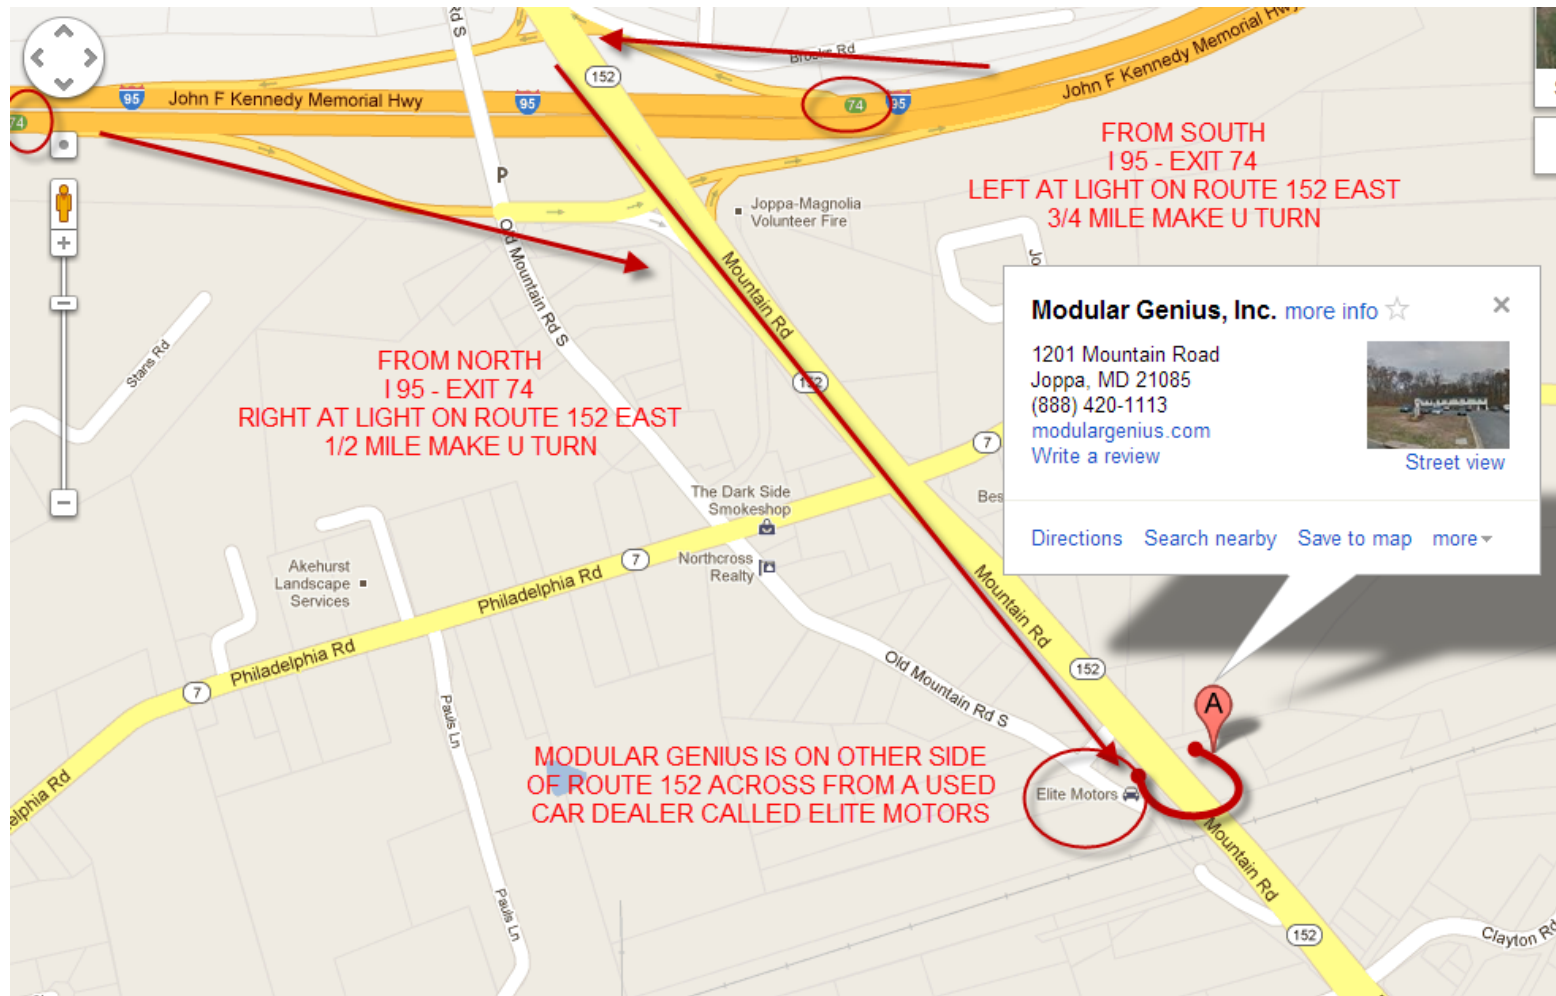

# MODULAR GENIUS

SMART BUILDING

[CLICK HERE TO SEE MODULAR GENIUS ON A MAP](#)

[www.ModularGenius.com](http://www.ModularGenius.com)

888-420-1113